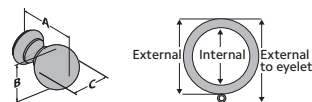

Bracket

4 1/4" Return

	A (depth)	B (height)	C (width)	D
1 3/8"	5 1/2"	2 5/8"	1 3/8"	3 1/2"
2"	-	-	-	-
3"	-	-	-	-

Available in all colors.
Use guide below for size reference.

Inside Mount Socket

	A (depth)	B (height)	C (width)
1 3/8"	1 7/32"	1 13/16"	1 13/16"
2"	-	-	-
3"	-	-	-

Available in all colors.
Use guide below for size reference.

Swivel Socket

	A (to center)	B (height)	C (full length)
1 3/8"	2 3/8"	1 3/8"	3 3/16"
2"	3 5/8"	2 1/8"	4 7/8"
3"	5 1/4"	3"	7"

Available in all colors.
Use guide below for size reference.

Holdback Medallion

	A (depth)	B (height)	C (width)
3 3/4"	3 3/4"	3 3/4"	5 1/2"-7 1/2"
4 1/2"	4 1/2"	4 1/2"	5 1/2"-7 1/2"

Available in all colors.
Use guide below for size reference.

Use the measurement guide to the left to help determine the correct dimensions for each product.

Charleston

	A (depth)	B (height)	C (width)
1 3/8"	4 1/2"	3 3/8"	3 3/8"
2"	5 3/4"	4 1/4"	4 1/4"
3"	7 3/8"	5 3/8"	5 3/8"

Available in all colors.
Use guide below for size reference.

Ethan

	A (depth)	B (height)	C (width)
1 3/8"	2 3/4"	3 1/4"	3 1/4"
2"	4"	4 3/4"	4 3/4"
3"	-	-	-