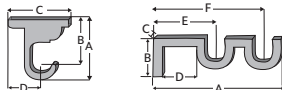

Use the measurement guide to the left to help determine the correct dimensions for each product.