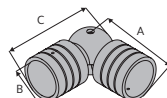

Use the measurement guide to the left to help determine the correct dimensions for each product.